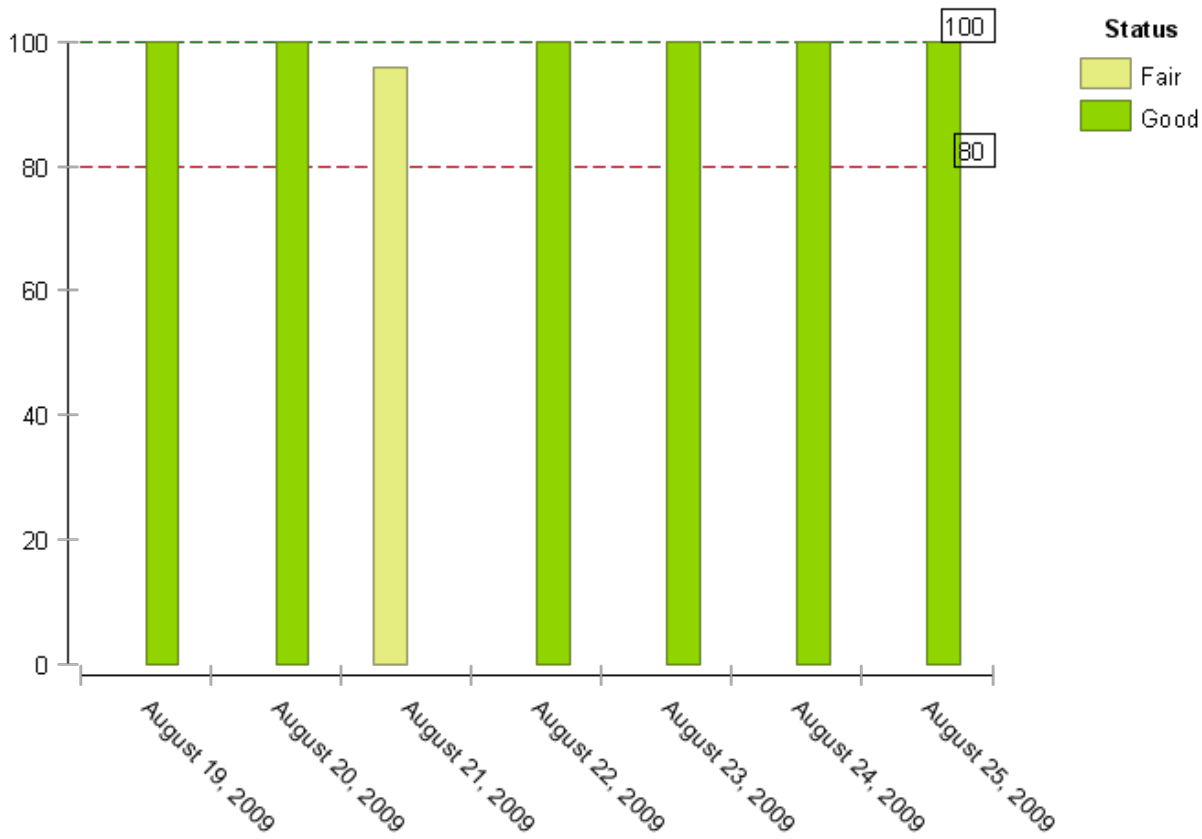

1.) Composite Availability - Since ITDS Availability is made up of a combination of three separate factors, the first chart is a composite representation of these factors--ibmslapd Process Availability, Reachable via LDAP, and Configuration Mode = FALSE.

Reiterating, if **ALL** three of these conditions are met, the ITDS ibmslapd server instance is considered UP.

Composite Availability

	Node	Timestamp	Availability (%)
✓	dsrdbm01:TDS62-WIN32:B1	Aug 19, 2009 12:00 AM	100
✓	dsrdbm01:TDS62-WIN32:B1	Aug 20, 2009 12:00 AM	100
⚠	dsrdbm01:TDS62-WIN32:B1	Aug 21, 2009 12:00 AM	97.22222222222222
✓	dsrdbm01:TDS62-WIN32:B1	Aug 22, 2009 12:00 AM	100
✓	dsrdbm01:TDS62-WIN32:B1	Aug 23, 2009 12:00 AM	100
✓	dsrdbm01:TDS62-WIN32:B1	Aug 24, 2009 12:00 AM	100
✓	dsrdbm01:TDS62-WIN32:B1	Aug 25, 2009 12:00 AM	100

ibmslapd Process Availability

	Node	Timestamp	ibmslapd (%)
✓	dsrdbm01:TDS62-WIN32:B1	Aug 19, 2009 12:00 AM	100
✓	dsrdbm01:TDS62-WIN32:B1	Aug 20, 2009 12:00 AM	100
⚠	dsrdbm01:TDS62-WIN32:B1	Aug 21, 2009 12:00 AM	95.83333333333333
✓	dsrdbm01:TDS62-WIN32:B1	Aug 22, 2009 12:00 AM	100
✓	dsrdbm01:TDS62-WIN32:B1	Aug 23, 2009 12:00 AM	100
✓	dsrdbm01:TDS62-WIN32:B1	Aug 24, 2009 12:00 AM	100
✓	dsrdbm01:TDS62-WIN32:B1	Aug 25, 2009 12:00 AM	100

Reachable via LDAP

	Node	Timestamp	Reachable (%)
✓	dsrdbm01:TDS62-WIN32:B1	Aug 19, 2009 12:00 AM	100
✓	dsrdbm01:TDS62-WIN32:B1	Aug 20, 2009 12:00 AM	100
⚠	dsrdbm01:TDS62-WIN32:B1	Aug 21, 2009 12:00 AM	95.83333333333333
✓	dsrdbm01:TDS62-WIN32:B1	Aug 22, 2009 12:00 AM	100
✓	dsrdbm01:TDS62-WIN32:B1	Aug 23, 2009 12:00 AM	100
✓	dsrdbm01:TDS62-WIN32:B1	Aug 24, 2009 12:00 AM	100
✓	dsrdbm01:TDS62-WIN32:B1	Aug 25, 2009 12:00 AM	100