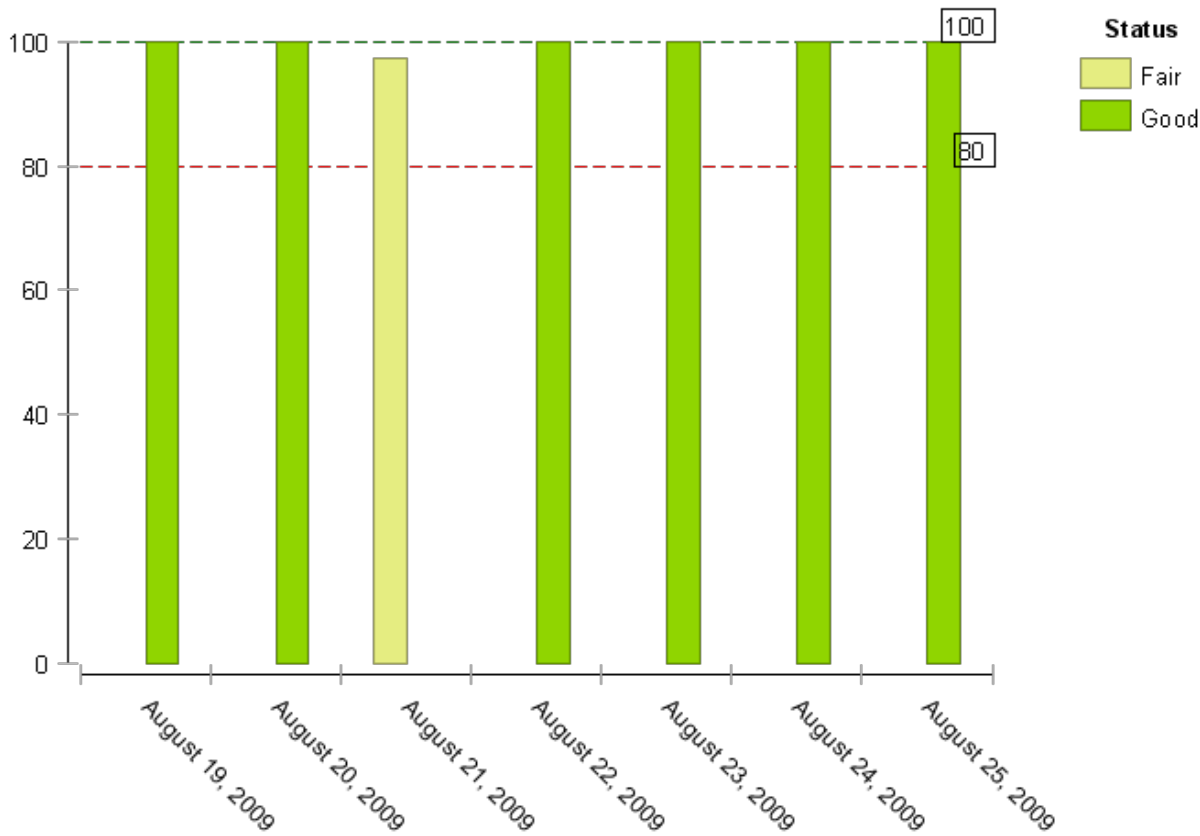

IBM Tivoli Directory Server - Weekly Availability

System Availability Overview Report Parameters

Begin Date Aug 19, 2009 12:00 AM Node dsrdbm01:TDS62-WIN32:B1

This report contains four separate charts and tables indicating the Availability of a specific IBM Tivoli Directory Server (ITDS) ibmslapd server instance.

1.) Composite Availability - Since ITDS Availability is made up of a combination of three separate factors, the first chart is a composite representation of these factors--ibmslapd Process Availability, Reachable via LDAP, and Configuration Mode = FALSE.

2.) ibmslapd Process Availability - ibmslapd operating system process exists in the process table? = **TRUE**

3.) Reachable via LDAP - ibmslapd server instance is reachable via LDAP? = **TRUE**

4.) Configuration Mode = FALSE - ibmslapd server instance is running in Configuration Mode? = **FALSE**

Reiterating, if **ALL** three of these conditions are met, the ITDS ibmslapd server instance is considered UP.

Composite Availability

	Node	Timestamp	Availability (%)
✓	dsrdbm01:TDS62-WIN32:B1	Aug 19, 2009 12:00 AM	100
✓	dsrdbm01:TDS62-WIN32:B1	Aug 20, 2009 12:00 AM	100
⚠	dsrdbm01:TDS62-WIN32:B1	Aug 21, 2009 12:00 AM	97.22222222222222
✓	dsrdbm01:TDS62-WIN32:B1	Aug 22, 2009 12:00 AM	100
✓	dsrdbm01:TDS62-WIN32:B1	Aug 23, 2009 12:00 AM	100
✓	dsrdbm01:TDS62-WIN32:B1	Aug 24, 2009 12:00 AM	100
✓	dsrdbm01:TDS62-WIN32:B1	Aug 25, 2009 12:00 AM	100