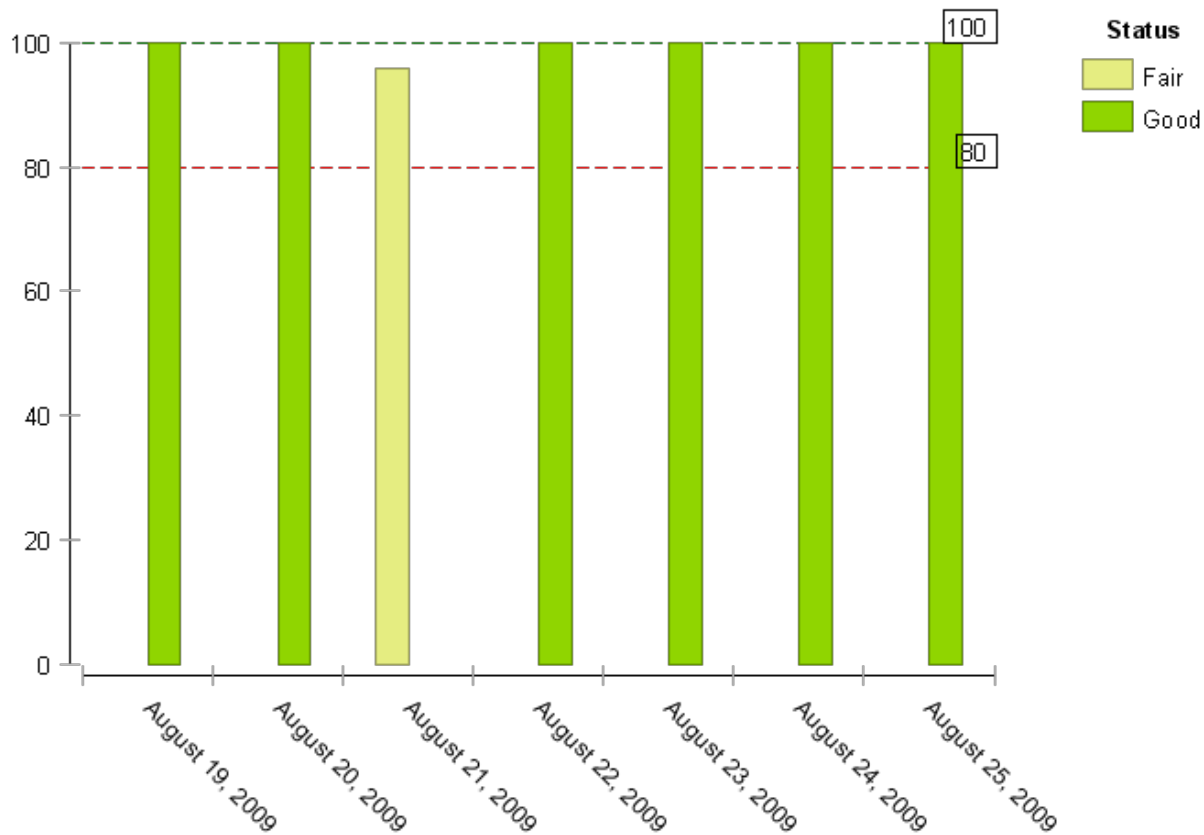

ibmslapd Process Availability

	Node	Timestamp	ibmslapd (%)
✓	dsrdbm01:TDS62-WIN32:B1	Aug 19, 2009 12:00 AM	100
✓	dsrdbm01:TDS62-WIN32:B1	Aug 20, 2009 12:00 AM	100
⚠	dsrdbm01:TDS62-WIN32:B1	Aug 21, 2009 12:00 AM	95.83333333333333
✓	dsrdbm01:TDS62-WIN32:B1	Aug 22, 2009 12:00 AM	100
✓	dsrdbm01:TDS62-WIN32:B1	Aug 23, 2009 12:00 AM	100
✓	dsrdbm01:TDS62-WIN32:B1	Aug 24, 2009 12:00 AM	100
✓	dsrdbm01:TDS62-WIN32:B1	Aug 25, 2009 12:00 AM	100

Reachable via LDAP