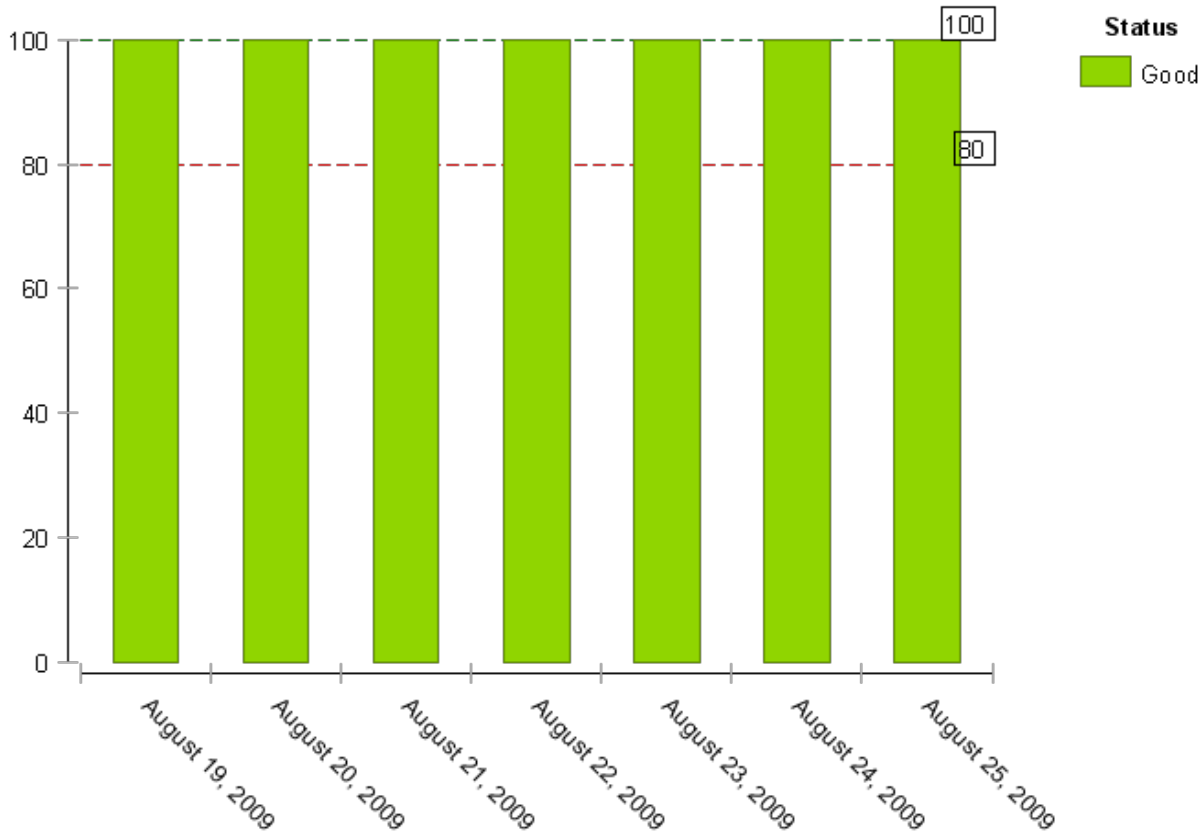

Node	Timestamp	Configuration Mode = FALSE (%)
✓	dsrdbm01:TDS62-WIN32:B1	Aug 19, 2009 12:00 AM	100
✓	dsrdbm01:TDS62-WIN32:B1	Aug 20, 2009 12:00 AM	100
✓	dsrdbm01:TDS62-WIN32:B1	Aug 21, 2009 12:00 AM	100
✓	dsrdbm01:TDS62-WIN32:B1	Aug 22, 2009 12:00 AM	100
✓	dsrdbm01:TDS62-WIN32:B1	Aug 23, 2009 12:00 AM	100
✓	dsrdbm01:TDS62-WIN32:B1	Aug 24, 2009 12:00 AM	100
✓	dsrdbm01:TDS62-WIN32:B1	Aug 25, 2009 12:00 AM	100