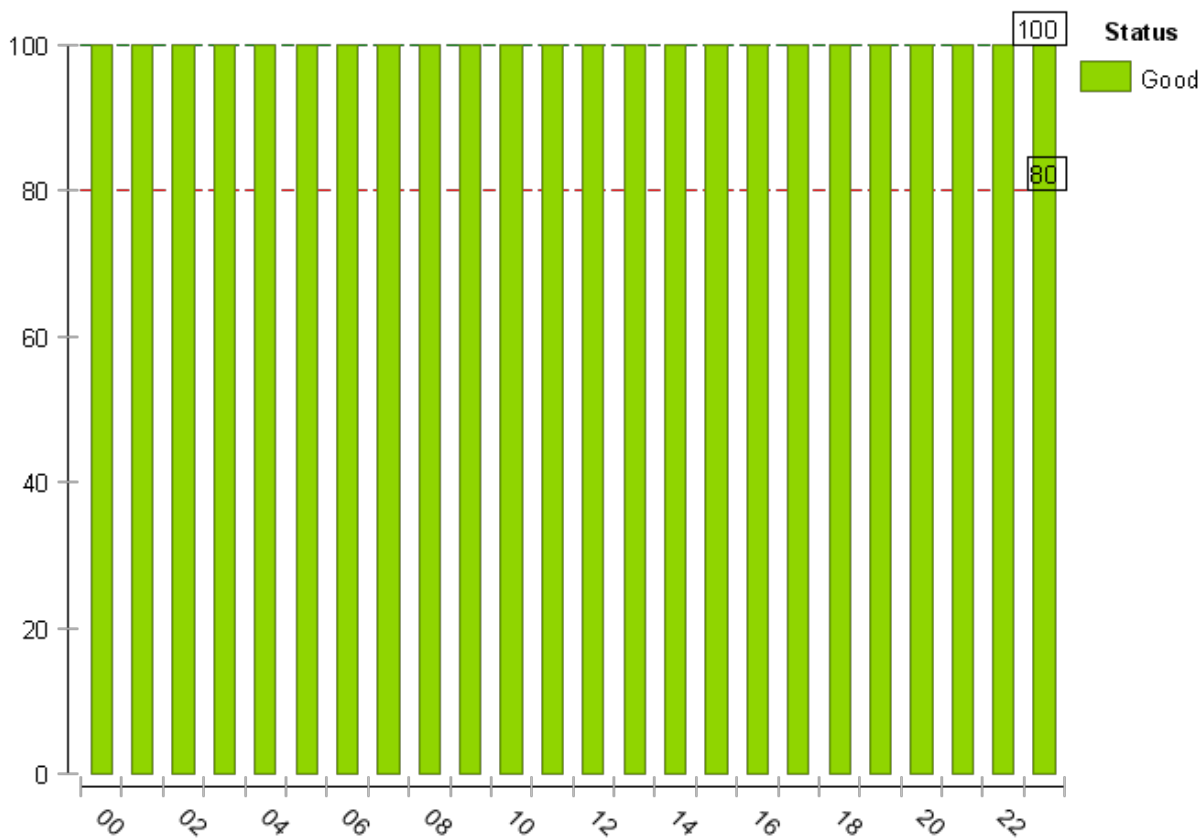

✘	dsrdbm01:TDS62-WIN32:B1	13	0
✔	dsrdbm01:TDS62-WIN32:B1	14	100
✔	dsrdbm01:TDS62-WIN32:B1	15	100
✔	dsrdbm01:TDS62-WIN32:B1	16	100
✔	dsrdbm01:TDS62-WIN32:B1	17	100
✔	dsrdbm01:TDS62-WIN32:B1	18	100
✔	dsrdbm01:TDS62-WIN32:B1	19	100
✔	dsrdbm01:TDS62-WIN32:B1	20	100
✔	dsrdbm01:TDS62-WIN32:B1	21	100
✔	dsrdbm01:TDS62-WIN32:B1	22	100
✔	dsrdbm01:TDS62-WIN32:B1	23	100

Configuration Mode = FALSE

	Node	Hour	Configuration Mode = FALSE (%)
✔	dsrdbm01:TDS62-WIN32:B1	00	100
✔	dsrdbm01:TDS62-WIN32:B1	01	100
✔	dsrdbm01:TDS62-WIN32:B1	02	100
✔	dsrdbm01:TDS62-WIN32:B1	03	100
✔	dsrdbm01:TDS62-WIN32:B1	04	100
✔	dsrdbm01:TDS62-WIN32:B1	05	100
✔	dsrdbm01:TDS62-WIN32:B1	06	100
✔	dsrdbm01:TDS62-WIN32:B1	07	100
✔	dsrdbm01:TDS62-WIN32:B1	08	100
✔	dsrdbm01:TDS62-WIN32:B1	09	100
✔	dsrdbm01:TDS62-WIN32:B1	10	100
✔	dsrdbm01:TDS62-WIN32:B1	11	100
✔	dsrdbm01:TDS62-WIN32:B1	12	100
✔	dsrdbm01:TDS62-WIN32:B1	13	100
✔	dsrdbm01:TDS62-WIN32:B1	14	100
✔	dsrdbm01:TDS62-WIN32:B1	15	100