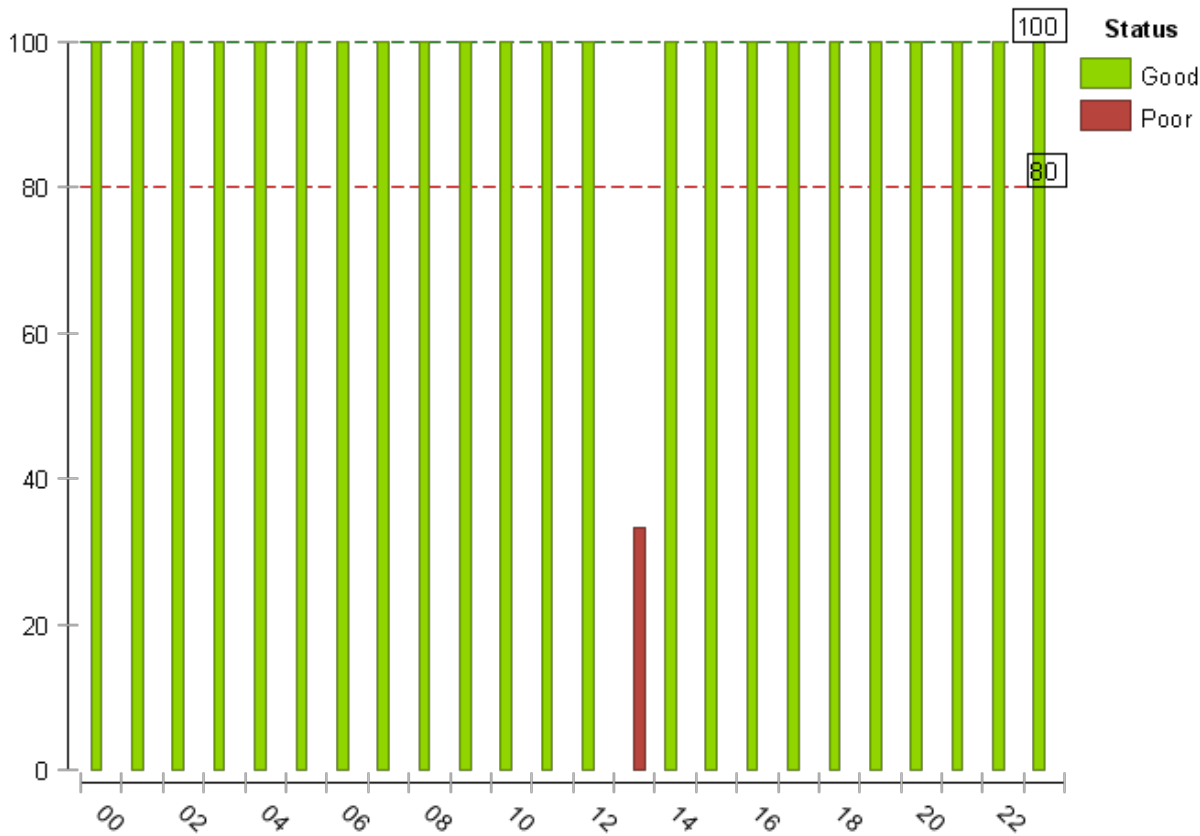

IBM Tivoli Directory Server - Daily Availability

System Availability Overview Report Parameters

Date Aug 21, 2009 12:00 AM Node dsrdbm01:TDS62-WIN32:B1

This report contains four separate charts and tables indicating the Availability of a specific IBM Tivoli Directory Server (ITDS) ibmslapd server instance.

1.) Composite Availability - Since ITDS Availability is made up of a combination of three separate factors, the first chart is a composite representation of these factors--ibmslapd Process Availability, Reachable via LDAP, and Configuration Mode = FALSE.

2.) ibmslapd Process Availability - ibmslapd operating system process exists in the process table? = **TRUE**

3.) Reachable via LDAP - ibmslapd server instance is reachable via LDAP? = **TRUE**

4.) Configuration Mode = FALSE - ibmslapd server instance is running in Configuration Mode? = **FALSE**

Reiterating, if **ALL** three of these conditions are met, the ITDS ibmslapd server instance is considered UP.

Composite Availability

	Node	Hour	Availability
✓	dsrdbm01:TDS62-WIN32:B1	00	100
✓	dsrdbm01:TDS62-WIN32:B1	01	100
✓	dsrdbm01:TDS62-WIN32:B1	02	100
✓	dsrdbm01:TDS62-WIN32:B1	03	100
✓	dsrdbm01:TDS62-WIN32:B1	04	100
✓	dsrdbm01:TDS62-WIN32:B1	05	100
✓	dsrdbm01:TDS62-WIN32:B1	06	100
✓	dsrdbm01:TDS62-WIN32:B1	07	100