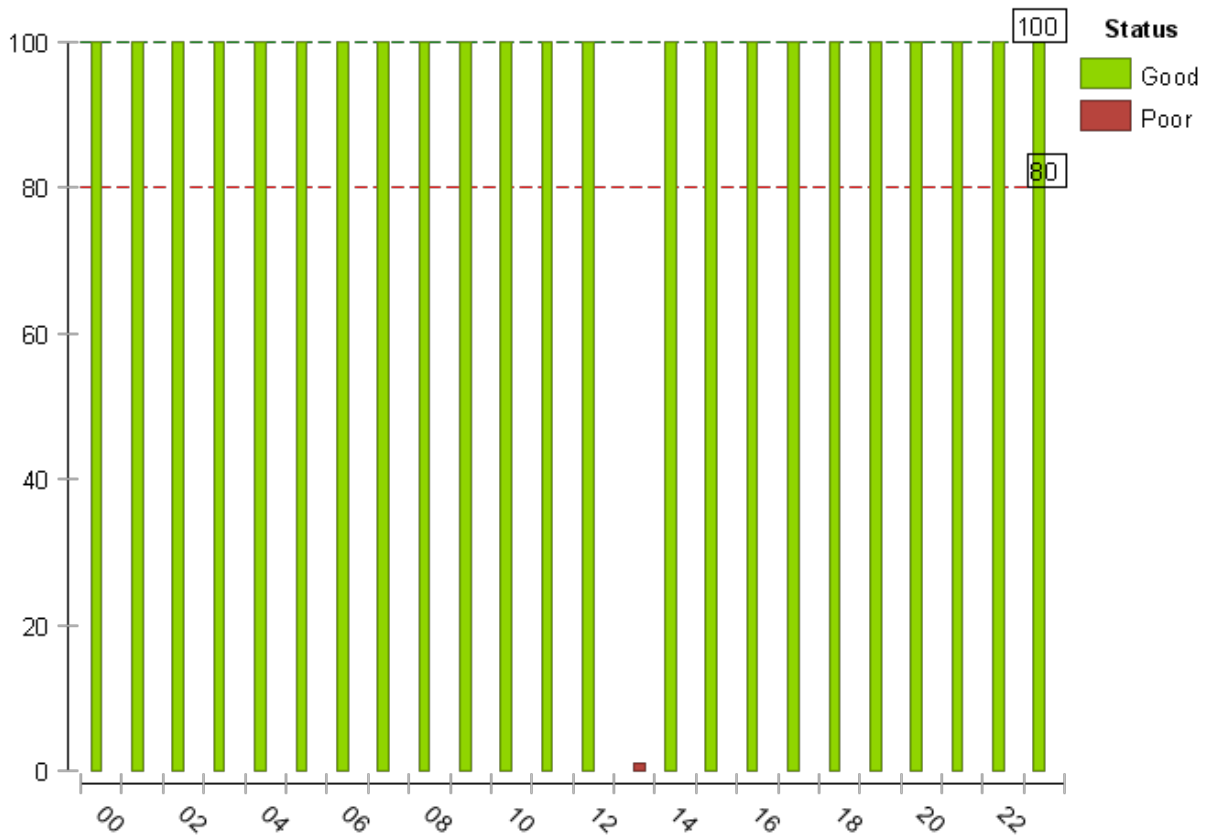

✓	dsrdbm01:TDS62-WIN32:B1	08	100
✓	dsrdbm01:TDS62-WIN32:B1	09	100
✓	dsrdbm01:TDS62-WIN32:B1	10	100
✓	dsrdbm01:TDS62-WIN32:B1	11	100
✓	dsrdbm01:TDS62-WIN32:B1	12	100
✗	dsrdbm01:TDS62-WIN32:B1	13	33.33333333333333
✓	dsrdbm01:TDS62-WIN32:B1	14	100
✓	dsrdbm01:TDS62-WIN32:B1	15	100
✓	dsrdbm01:TDS62-WIN32:B1	16	100
✓	dsrdbm01:TDS62-WIN32:B1	17	100
✓	dsrdbm01:TDS62-WIN32:B1	18	100
✓	dsrdbm01:TDS62-WIN32:B1	19	100
✓	dsrdbm01:TDS62-WIN32:B1	20	100
✓	dsrdbm01:TDS62-WIN32:B1	21	100
✓	dsrdbm01:TDS62-WIN32:B1	22	100
✓	dsrdbm01:TDS62-WIN32:B1	23	100

ibmslapd Process Availability

Node	Hour	ibmslapd (%)	
✓	dsrdbm01:TDS62-WIN32:B1	00	100
✓	dsrdbm01:TDS62-WIN32:B1	01	100
✓	dsrdbm01:TDS62-WIN32:B1	02	100
✓	dsrdbm01:TDS62-WIN32:B1	03	100
✓	dsrdbm01:TDS62-WIN32:B1	04	100
✓	dsrdbm01:TDS62-WIN32:B1	05	100
✓	dsrdbm01:TDS62-WIN32:B1	06	100
✓	dsrdbm01:TDS62-WIN32:B1	07	100
✓	dsrdbm01:TDS62-WIN32:B1	08	100
✓	dsrdbm01:TDS62-WIN32:B1	09	100